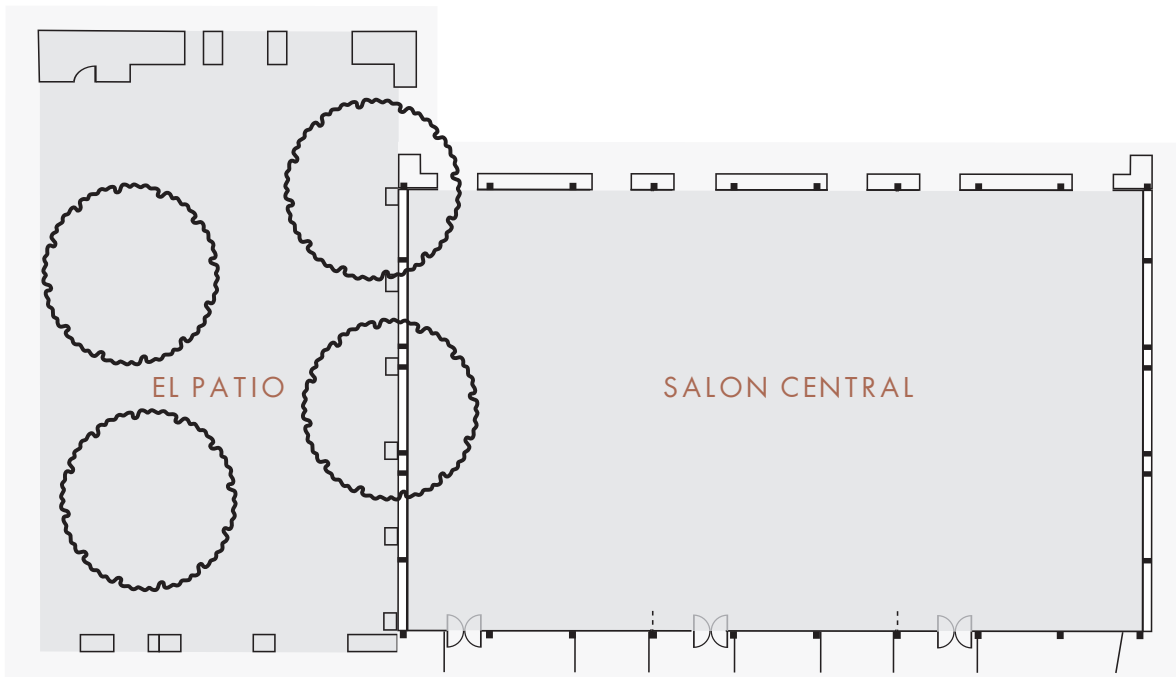

TERRACES

AREA	LOCATION	SQ FT	COCKTAIL	BUFFET ROUNDS OF 10
EL PATIO	TERRACE NEXT TO CONVENTION CENTER	4,055	275 pax	190 pax
NÁYADE TERRACE	CEMENT ÁREA SOUTH SIDE OF THE POOLS/ NEXT TO 20°87°	4,365	450 pax	240 pax
COSTERA TERRACE	CEMENT ÁREA NORTH SIDE OF THE POOL	3,210	340 pax	140 pax