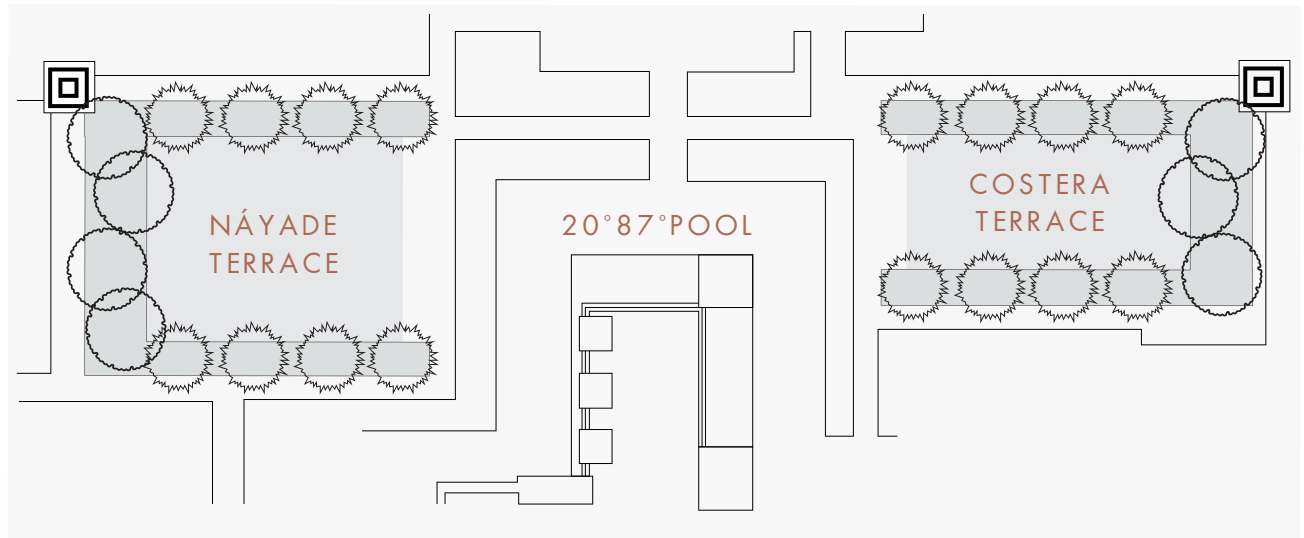

FINE HOTELS & RESORTS®

ALCOBA OCEAN FRONT KING

ESENCIA WELLNESS

20.87 TERRACE RESTAURANT

UNICOHOTELRIVIERAMAYA.COM

CAPACITY GRID “SALONES CENTRALES” BALLROOMS

“SALON CENTRAL” BALLROOM DIVISIBLE BY THREE

ROOM	DIMENSIONS FT	DIMENSIONS MTS	SQ FT	M2	CEILING FT	CEILING MTS	THEATRE	U-SHAPE	BANQUET	COCKTAIL	CLASSROOM
SALON CENTRAL	139.34 X 83.33	42.47 X 25.40	11603	1078	20.34 ft.	6.2 m	1104		840	1104	768
CENTRALES 1, 2, 3	46.33 X 83.33	14.12 X 24.4	3853.4	358.6	20.34 ft.	6.2 m	368		280	368	256

CAPACITY GRID “SALONES” BALLROOMS

ROOM	DIMENTIONS FT	DIMENTIONS MTS	SQ FT	M2	CEILING FT	CEILING MTS	THEATRE	U-SHAPE	BANQUET	COCKTAIL	CLASSROOM
SALONES (1-6)	115,78 X 20,01	35,29 X 6,10	2317,15	215,27	12,14 ft.	3,7 m	220		150	220	117
SALONES 1,2,5	15,91 X 20,01	4,85 X 6,10	317,54	29,5	12,14 ft.	3,7 m	30	16	20	30	18
SALON 3,4	24,05 X 20,01	7,33 X 6,10	481,15	44,7	12,14 ft.	3,7 m	45	24	30	45	27
SALON 6	19,78 X 20,01	6,03 X 6,10	395,9	36,78	12,14 ft.	3,7 m	40	20	20	40	24

CAPACITY GRID - SALONES

ROOM	DIMENTIONS FT	DIMENTIONS MTS	SQ FT	M2	CEILING FT	CEILING MTS	THEATRE	U-SHAPE	BANQUET	COCKTAIL	CLASSROOM
LIBRERIA 1,2,3	15,75 X 30,18	4,8 X 9,2	473,61	44	12,14 ft.	3,7 m	48	28	30	48	30

TERRACES

AREA	LOCATION	SQ FT	COCKTAIL	BUFFET ROUNDS OF 10
EL PATIO	TERRACE NEXT TO CONVENTION CENTER	4,055	275 pax	190 pax
NÁYADE TERRACE	CEMENT ÁREA SOUTH SIDE OF THE POOLS/ NEXT TO 20°87°	4,365	450 pax	240 pax
COSTERA TERRACE	CEMENT ÁREA NORTH SIDE OF THE POOL	3,210	340 pax	140 pax