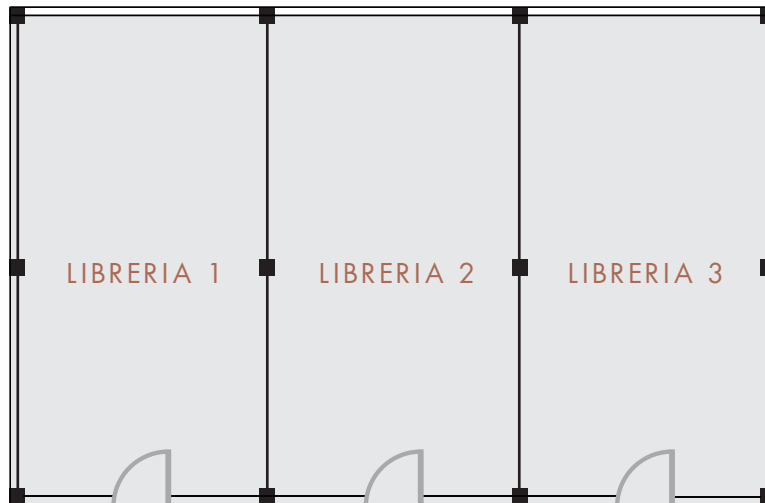

CAPACITY GRID - SALONES

ROOM	DIMENTIONS FT	DIMENTIONS MTS	SQ FT	M2	CEILING FT	CEILING MTS	THEATRE	U-SHAPE	BANQUET	COCKTAIL	CLASSROOM
LIBRERIA 1,2,3	15,75 X 30,18	4,8 X 9,2	473,61	44	12,14 ft.	3,7 m	48	28	30	48	30